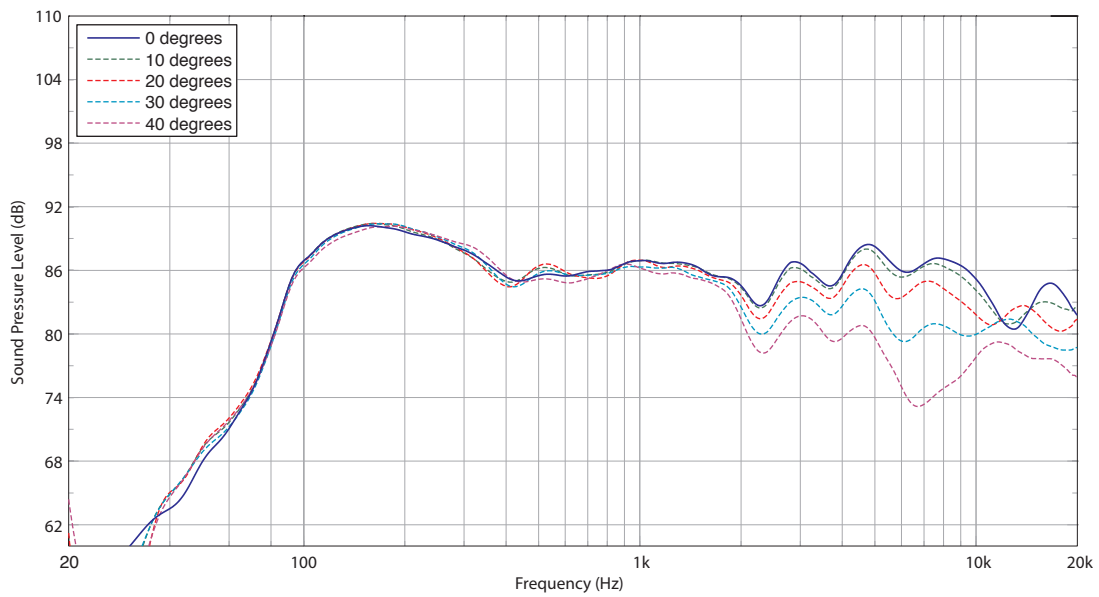

Install Speakers

CVS 4 (EN 54)

4" Coaxial In-Ceiling Loudspeaker for Installation Applications (EN 54 Certified)

Frequency Response Sensitivity 1 W / 1 m