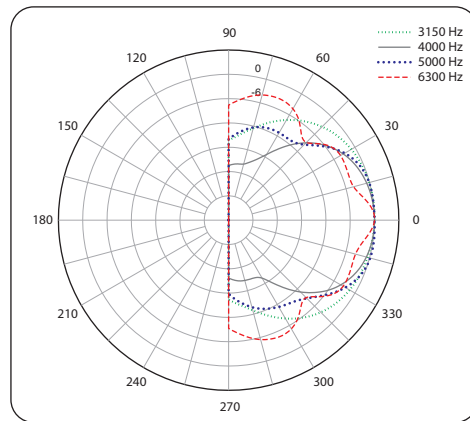

Horizontal Beamwidth

Install Speakers

CVS 4 (EN 54)

4" Coaxial In-Ceiling Loudspeaker for Installation Applications (EN 54 Certified)

Polar Plots

Install Speakers

CVS 4 (EN 54)

4" Coaxial In-Ceiling Loudspeaker for
Installation Applications (EN 54 Certified)

Dimensions

Install Speakers

CVS 4 (EN 54)

4" Coaxial In-Ceiling Loudspeaker for
Installation Applications (EN 54 Certified)

Technical Specifications

Performance

Frequency response (-3 dB)	85 Hz – 19 kHz
Frequency response (-10 dB)	77 Hz – 22 kHz
Rated sensitivity (1 W, Lo Z)	87 dB
Sensitivity as per EN54 (4 m, through transformer)	73.2 dB
Directivity factor (Q)	5.6 averaged 1 kHz to 6 kHz
Directivity index (DI)	7.1 averaged 1 kHz to 6 kHz
Power handling	
Average	40 W
Programme	80 W
Peak	160 W
Recommended amplifier power	80 W @ 6 Ω
Nominal Impedance (Lo Z)	6 Ω
Maximum SPL as per EN54 (4 m, through transducer)	87 dB
Rated maximum SPL (1 m, Lo Z)	
Average	103 dB
Peak	109 dB
Transformer taps	
70 V	30 W (165 Ω) / 15 W (330 Ω) / 7.5 W (640 Ω) / 3.75 W (1200 Ω) / OFF & low impedance operation
100 V	30 W (330 Ω) / 15 W (640 Ω) / 7.5 W (1200 Ω) / OFF & low impedance operation
Crossover point	2.7 kHz