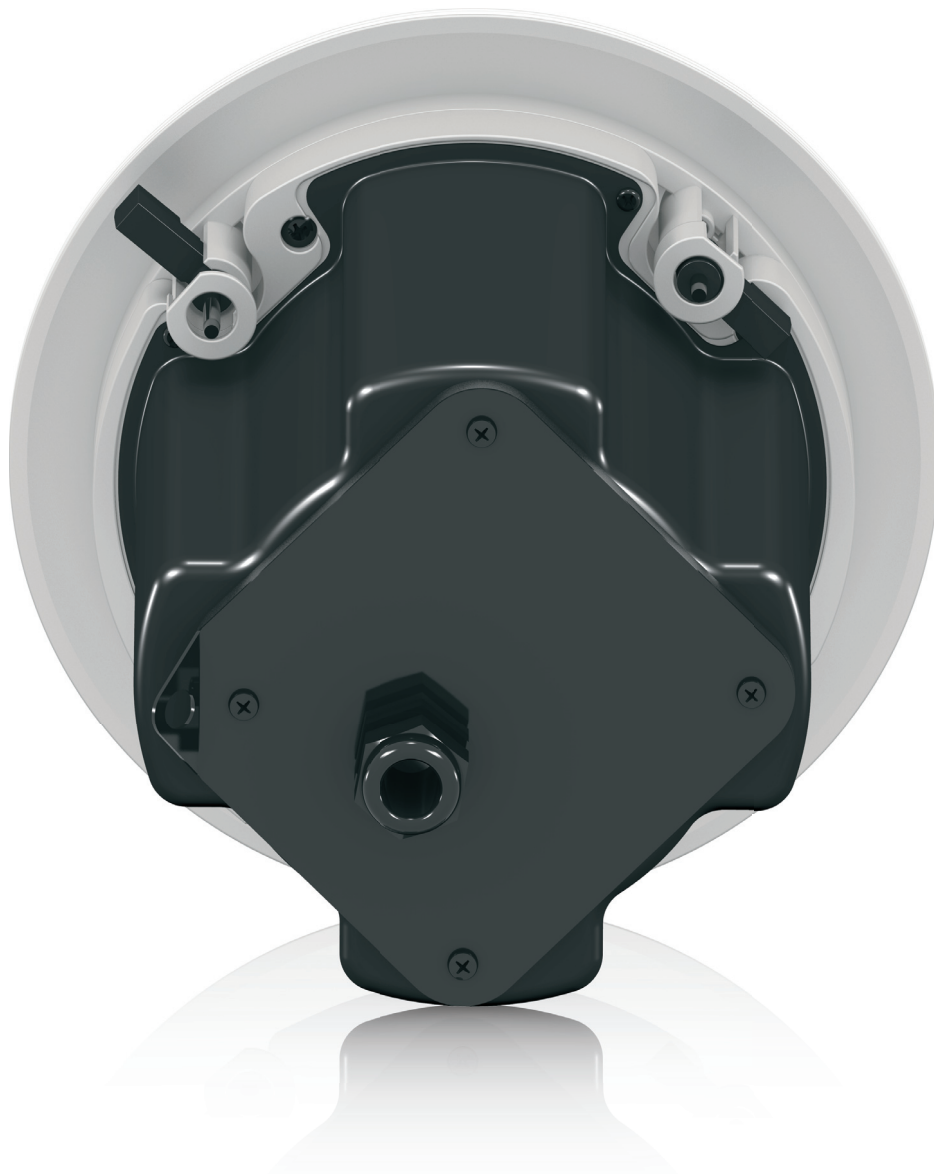

Install Speakers

CVS 4 (EN 54)

4" Coaxial In-Ceiling Loudspeaker for
Installation Applications (EN 54 Certified)