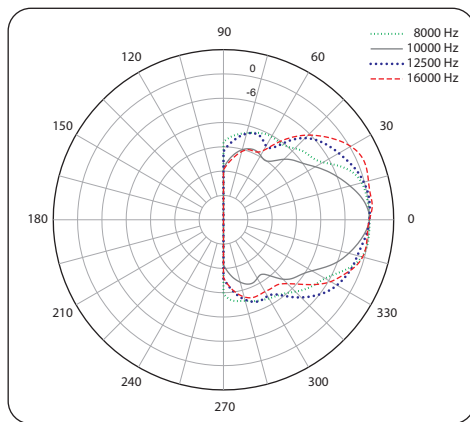

Horizontal Beamwidth

Install Speakers

CVS 4 (EN 54)

4" Coaxial In-Ceiling Loudspeaker for Installation Applications (EN 54 Certified)

Polar Plots

Install Speakers

CVS 4 (EN 54)

4" Coaxial In-Ceiling Loudspeaker for
Installation Applications (EN 54 Certified)

Dimensions

Install Speakers

CVS 4 (EN 54)

4" Coaxial In-Ceiling Loudspeaker for
Installation Applications (EN 54 Certified)

Technical Specifications

Performance

Frequency response (-3 dB)	85 Hz – 19 kHz
Frequency response (-10 dB)	77 Hz – 22 kHz
Rated sensitivity (1 W, Lo Z)	87 dB
Sensitivity as per EN54 (4 m, through transformer)	73.2 dB
Directivity factor (Q)	5.6 averaged 1 kHz to 6 kHz
Directivity index (DI)	7.1 averaged 1 kHz to 6 kHz
Power handling	
Average	40 W
Programme	80 W
Peak	160 W
Recommended amplifier power	80 W @ 6 Ω
Nominal Impedance (Lo Z)	6 Ω
Maximum SPL as per EN54 (4 m, through transducer)	87 dB
Rated maximum SPL (1 m, Lo Z)	
Average	103 dB
Peak	109 dB
Transformer taps	
70 V	30 W (165 Ω) / 15 W (330 Ω) / 7.5 W (640 Ω) / 3.75 W (1200 Ω) / OFF & low impedance operation
100 V	30 W (330 Ω) / 15 W (640 Ω) / 7.5 W (1200 Ω) / OFF & low impedance operation
Crossover point	2.7 kHz